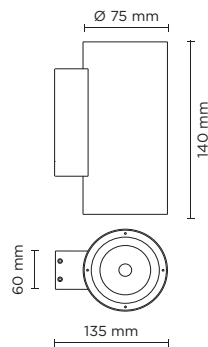

401901

TECH MINI STEEL ROUND 01

Round wall mounted luminaire for outdoor installation on a façade/wall, with light distribution downward only. Luminaire completely made in mirrored stainless steel AISI 316L, tempered safety glass, moulded silicone gasket and stainless steel screws. Built-in LED driver 220-240V 50-60Hz, with nr. 1 CREE COB LED. IP65 rating.

light source	light beam options	lumen output (lm)	lumin. efficacy (lm/w)
3000°K warm-white			
cob led	M 30°	480	96.00

Finish color options:

 Mirrored Stainless Steel

Technical features

Technical data

Wattage	5 WATT
IP Rating	IP65
IK Rating	IK08
Material	Mirrored stainless steel AISI 316L
Light source	NR. 1 x 5W CREE COB LED
Screws	Stainless steel
Transformer	Electronic power supply 220/240V 50/60Hz built-in
Gasket	Silicone rubber
Glass	Tempered
Gross weight	1,90 Kg